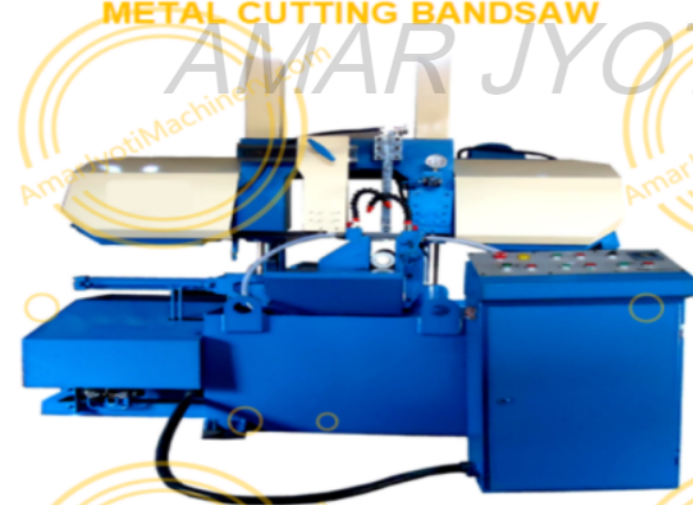

# Bandsaw Machine

MODEL	Unit	Low-Speed
<b>BM175</b>		
<b>CAPACITY</b>		<b>175 mm</b>
Round	mm	175 mm
Square	mm	150 * 150
<b>DRIVE</b>		
Drive Motor	HP/RPM	0.5/ 1440
Coolant Pump	HP/Volts	0.15 / 440
	Meter/Minut	
Blade Speed	e	25/30/40
Other		
Bandsaw Blade	mm	2515*19*0.9
Floor Space		
L*W*H	mm	1500*570*870
Net Weight	Kg.	250 Approx

[www.amarjyotimachinery.com](http://www.amarjyotimachinery.com)

**METAL CUTTING BANDSAW**

**METAL CUTTING BANDSAW**

**METAL CUTTING BANDSAW  
SEMI AUTOMATIC**

**METAL CUTTING BANDSAW  
AUTOMATIC**